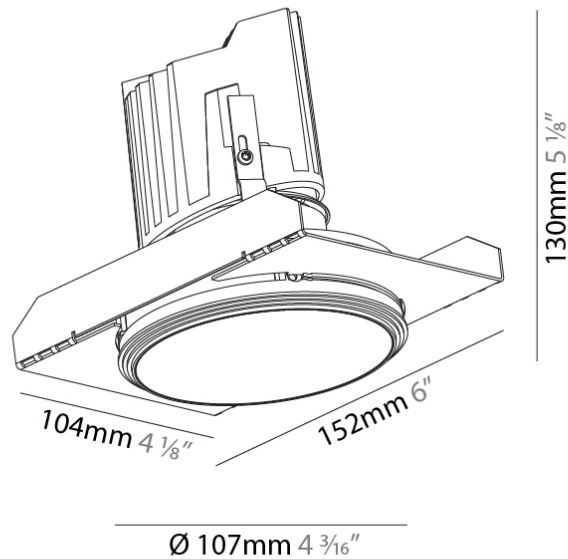

ELECTRICAL

Lamp Type: LED (Zhaga Standard)
Input Wattage (W): 13
Total Output Wattage (W): 11.8
Dimming: Tri-Mode (Non-Dimming and Phase Dimming (120Vac only) and 0-10V Dimming)
Driver Included: No
Driver Location: Recessed Housing
Driver Type: Constant Current - Universal
Driver Class: Class 2
Housing: See components
Input Voltage (V): 120 - 277
Constant Current (MA): 350

LED

Number of LEDs: 1
Color Temperature (°K): 2700 / 3000 / 3500 / 4000
Max. Delivered Lumen (lm): 876 / 909 / 955 / 974
Nominal Lumen (lm): 1304 / 1352 / 1421 / 1450
CRI: >90 CRI
Efficiency (%): 87.9 / 88.4 / 87.9
Lamp Life (hrs): 50000
Upon Request: RGB-W Tunable White Special Color Temperature Special LED

OPTICAL

Reflector°: 18 / 42 / 60
Optic°: Lens Pack - No Lens / Linear Spread Lens / Honeycomb / Spread Lens
Upon Request: Special Beam Angles

RATINGS AND CERTIFICATIONS

382, F 416-247-9319, www.zaneen.com

Available by Internet for North American Standards at the end of the existing Model #. For assistance on 'custom' specifications, contact zteam@zaneen.com. In a constant effort to supply the best product, we reserve the right to change specifications or materials without notice. The most recent specification sheets are found at zaneen.com

IP rating: IP20