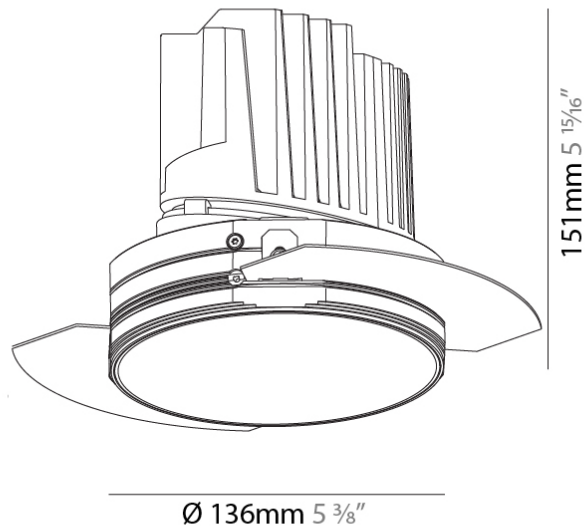

ELECTRICAL

Lamp Type: LED (Zhaga Standard)
Input Wattage (W): 28
Total Output Wattage (W): 26.4
Dimming: Tri-Mode (Non-Dimming and Phase Dimming (120Vac only) and 0-10V Dimming)
Driver Included: No
Driver Location: Recessed Housing
Driver Type: Constant Current - Universal
Driver Class: Class 2
Housing: See components
Input Voltage (V): 120 - 277
Constant Current (MA): 700

LED

Number of LEDs: 1
Color Temperature (°K): 2700 / 3000 / 3500 / 4000
Max. Delivered Lumen (lm): 2156 / 2244 / 2377 / 2425
Nominal Lumen (lm): 2909 / 3028 / 3208 / 2373
CRI: >90 CRI
Lamp Life (hrs): 50000
Upon Request: RGB-W Tunable White Special Color Temperature Special LED

OPTICAL

Reflector°: 18 / 34
Optic°: Lens Pack - No Lens / Linear Spread Lens / Honeycomb / Spread Lens
Adjustability: Fixed
Upon Request: Special Beam Angles

RATINGS AND CERTIFICATIONS

382, F 416-247-9319, www.zaneen.com
Certified and tested for North American standards at the end of the existing Model #. For assistance on 'custom' specifications, contact zteam@zaneen.com.
In a constant effort to supply the best product, we reserve the right to change specifications or materials without notice. The most recent specification sheets are found at zaneen.com
IP rating: IP20