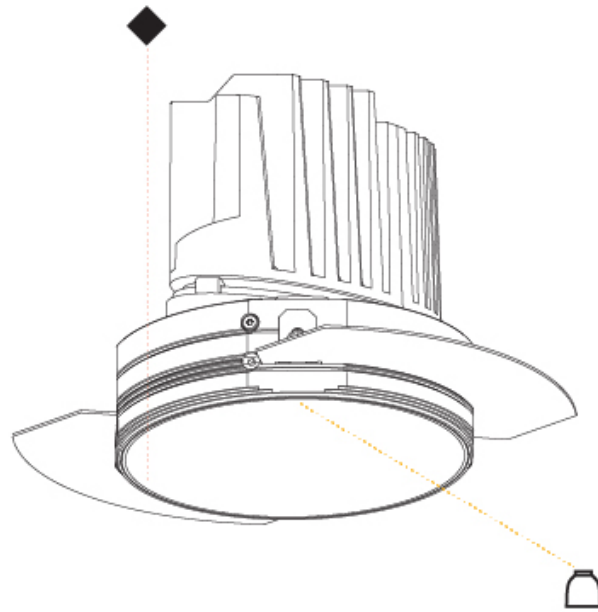

BIONIQ ROUND DEEP TRIMLESS

A35194-

PROJECT

TYPE

SPECIFIER

QUANTITY

DATE

A