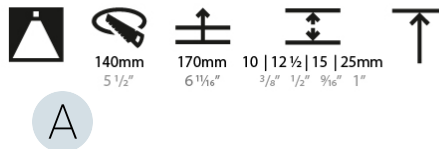

ELECTRICAL

Lamp Type: LED (Zhaga Standard)
Input Wattage (W): 28
Total Output Wattage (W): 26.4
Dimming: Tri-Mode (Non-Dimming and Phase Dimming (120Vac only) and 0-10V Dimming)
Driver Included: No
Driver Location: Recessed Housing
Driver Type: Constant Current - Universal
Driver Class: Class 2
Housing: See components
Input Voltage (V): 120 - 277
Constant Current (MA): 700

LED

Number of LEDs: 1
Color Temperature (°K): 2700 / 3000 / 3500 / 4000
Max. Delivered Lumen (lm): 2156 / 2244 / 2377 / 2425
Nominal Lumen (lm): 2909 / 3028 / 3208 / 2373
CRI: >90 CRI
Lamp Life (hrs): 50000
Upon Request: RGB-W Tunable White Special Color Temperature Special LED

OPTICAL

Reflector°: 18 / 34
Optic°: Lens Pack - No Lens / Linear Spread Lens / Honeycomb / Spread Lens
Adjustability: Fixed
Upon Request: Special Beam Angles

RATINGS AND CERTIFICATIONS

382, F 416-247-9319, www.zaneen.com
Certified and tested for North American standards at the end of the existing Model #. For assistance on 'custom' specifications, contact zteam@zaneen.com.
In a constant effort to supply the best product, we reserve the right to change specifications or materials without notice. The most recent specification sheets are found at zaneen.com
IP rating: IP20