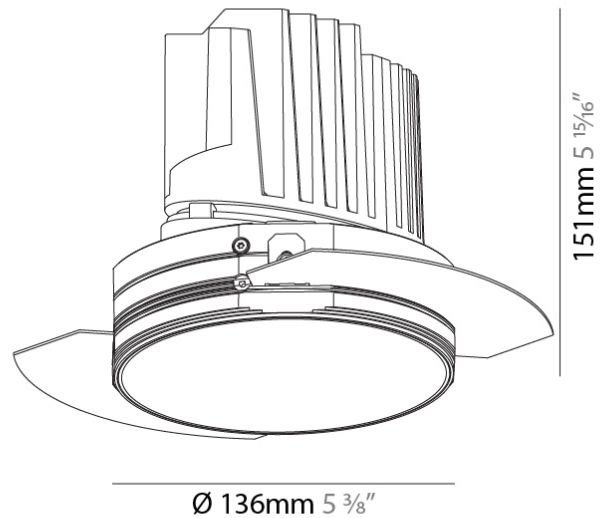

ELECTRICAL

Lamp Type: LED (Zhaga Standard)
Input Wattage (W): 13.2 / 16.5
Total Output Wattage (W): 12.1 / 14.7
Dimming: Tri-Mode (Non-Dimming and Phase Dimming (120Vac only) and 0-10V Dimming)
Driver Included: No
Driver Location: Recessed Housing
Driver Type: Constant Current - Universal
Driver Class: Class 2
Housing: See components
Input Voltage (V): 120 - 277
Constant Current (MA): 350

LED

Number of LEDs: 1
Color Temperature (°K): 2700 / 3000 / 3500 / 4000
Max. Delivered Lumen (lm): 814 / 877 / 911 / 930
Nominal Lumen (lm): 1246 / 1342 / 1396 / 1424
CRI: >90 CRI
Efficiency (%): 90.5
Lamp Life (hrs): 50000
Upon Request: RGB-W Tunable White Special Color Temperature Special LED

OPTICAL

Reflector°: 10
Optic°: Lens Pack - No Lens / Linear Spread Lens / Honeycomb / Spread Lens
Upon Request: Special Beam Angles

RATINGS AND CERTIFICATIONS

382, F 416-247-9319, www.zaneen.com
Certified and Compliant for North American Standards at the end of the existing Model #. For assistance on 'custom' specifications, contact zteam@zaneen.com.
In a constant effort to supply the best product, we reserve the right to change specifications or materials without notice. The most recent specification sheets are found at zaneen.com
IP rating: IP20