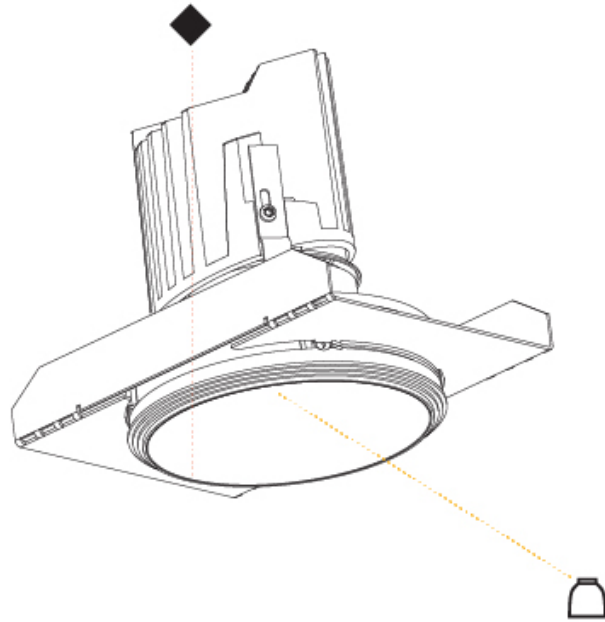

BIONIQ ROUND DEEP TRIMLESS

A35191-

PROJECT

TYPE

SPECIFIER

QUANTITY

DATE